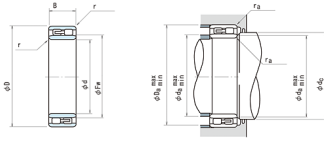

PRD BEARINGS LLC

NNU4932 NSK CYLINDRICAL ROLLER BEARING

Bearing No. NNU4932

NNU4932 Bearing 2D drawings and 3D CAD models

hidYobi	NNU4932
LangID	1
D_	220
C	365
B_	60
da min	169
hidTable	ecat_NSCLDRD
Oil rpm	3000
da max	176
mass	6.76
GRS rpm	2400
ra max	2
C0	760
DE_	205
Prod_Type3	CRB_SR_NNU_CB
d	160
DA_	14
Z_	35
d1a min	172
D_a max	211
yobi	NNU4932
Fw	177
ALPHA_	0
SDM_	191
r	2