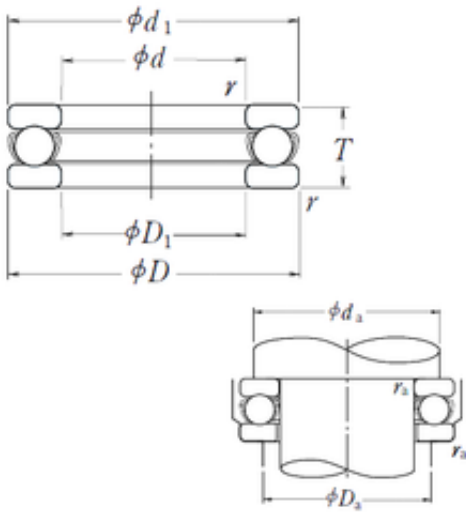

PRD BEARINGS LLC

51102 Bearing 2D drawings and 3D CAD models

High Quality Thrust Ball Bearing NSK 51102 Bearing

Bearing No. 51102

Size	15x28x9 mm
Bore Diameter	15 mm
Outer Diameter	28 mm
Width	9 mm
d	15 mm
D	28 mm
T	9 mm
d1	28 mm
r min.	0,3 mm
D1	16 mm
da min.	23 mm
Da max.	20 mm
ra max.	0,3 mm
Weight	0,023 Kg
Basic dynamic load rating (C)	10,6 kN
Basic static load rating (C0)	16,8 kN
(Grease) Lubrication Speed	6300 r/min
Category	Thrust Ball Bearing
Inventory	0.0
Manufacturer Name	NSK
Minimum Buy Quantity	N/A
Weight / Kilogram	0.02
EAN	0029176026379
Product Group	B00308
Rolling Element	Ball Bearing

PRD BEARINGS LLC

Thrust Bearing	Yes
Single or Double Direction	Single Direction
Banded	No
Cage Material	Steel
Precision Class	Non-Precision
Component Description	Roller Assembly Plus Raceways
Other Features	Single Row With Flat Seat
Long Description	15MM Bore 1; 16MM Bore 2; 28MM Outside Diameter; 9MM Height; Ball Bearing; Single Direction; Not Banded; Steel Cage; Non-Precision
Inch - Metric	Metric
Category	Thrust Ball Bearings
UNSPSC	31171552
Harmonized Tariff Code	8482.10.50.08
Noun	Bearing
Keyword String	Ball Thrust
Manufacturer URL	http://www.nskamericas.com
Manufacturer Item Number	51102
Weight / LBS	0.05071
Bore 1	0.591 Inch 15 Millimeter
Outside Diameter	1.102 Inch 28 Millimeter
Bore 2	0.63 Inch 16 Millimeter
Height	0.354 Inch 9 Millimeter
Overall Height with Aligning Washer	0 Inch 0 Millimeter
bore diameter:	15 mm
static load capacity:	1710 kg
outside diameter:	28 mm
dynamic load capacity:	1080 kg
overall width:	9 mm